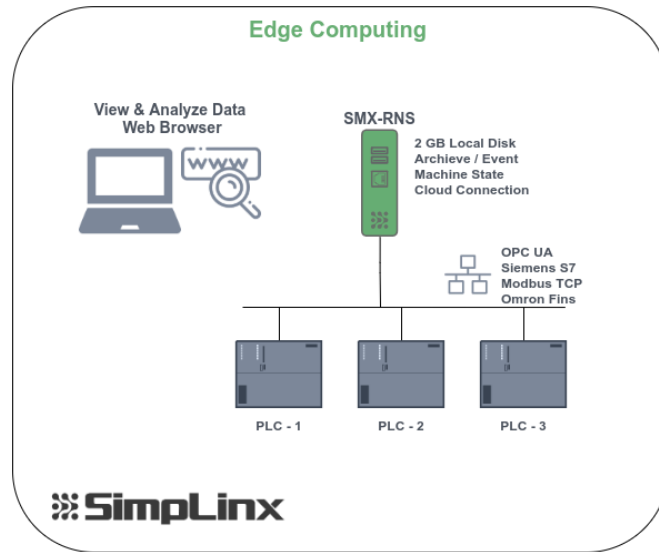

Simplinx Edge Computing

Local Database

At least 2 GB of data space is allocated on the SMX-RNS to collect data locally.

What can be stored in 2 GB of data space?

- 40 analog data can be archived every minute for 1 year
- 10,000 alarms/warnings can be archived
- 20,000 cloud data can be buffered

Wide Communication Options

Supported Protocols; OPC UA, Siemens S7, Modbus TCP, Omron Fins

Cloud Connection

Supported Platforms; Amazon AWS, Microsoft Azure, Siemens MindSphere, MQTT

Analysis & Reporting

Review Historical Data; Trend, OMAC State, Online Data, Alarm & Reports